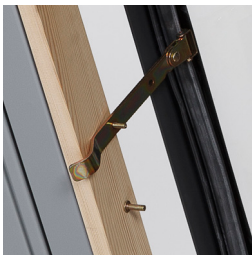

AVAILABLE SIZES [CM]

KFE 4555	KFE 4573	KFE 8585
45x55	45x73	85x85